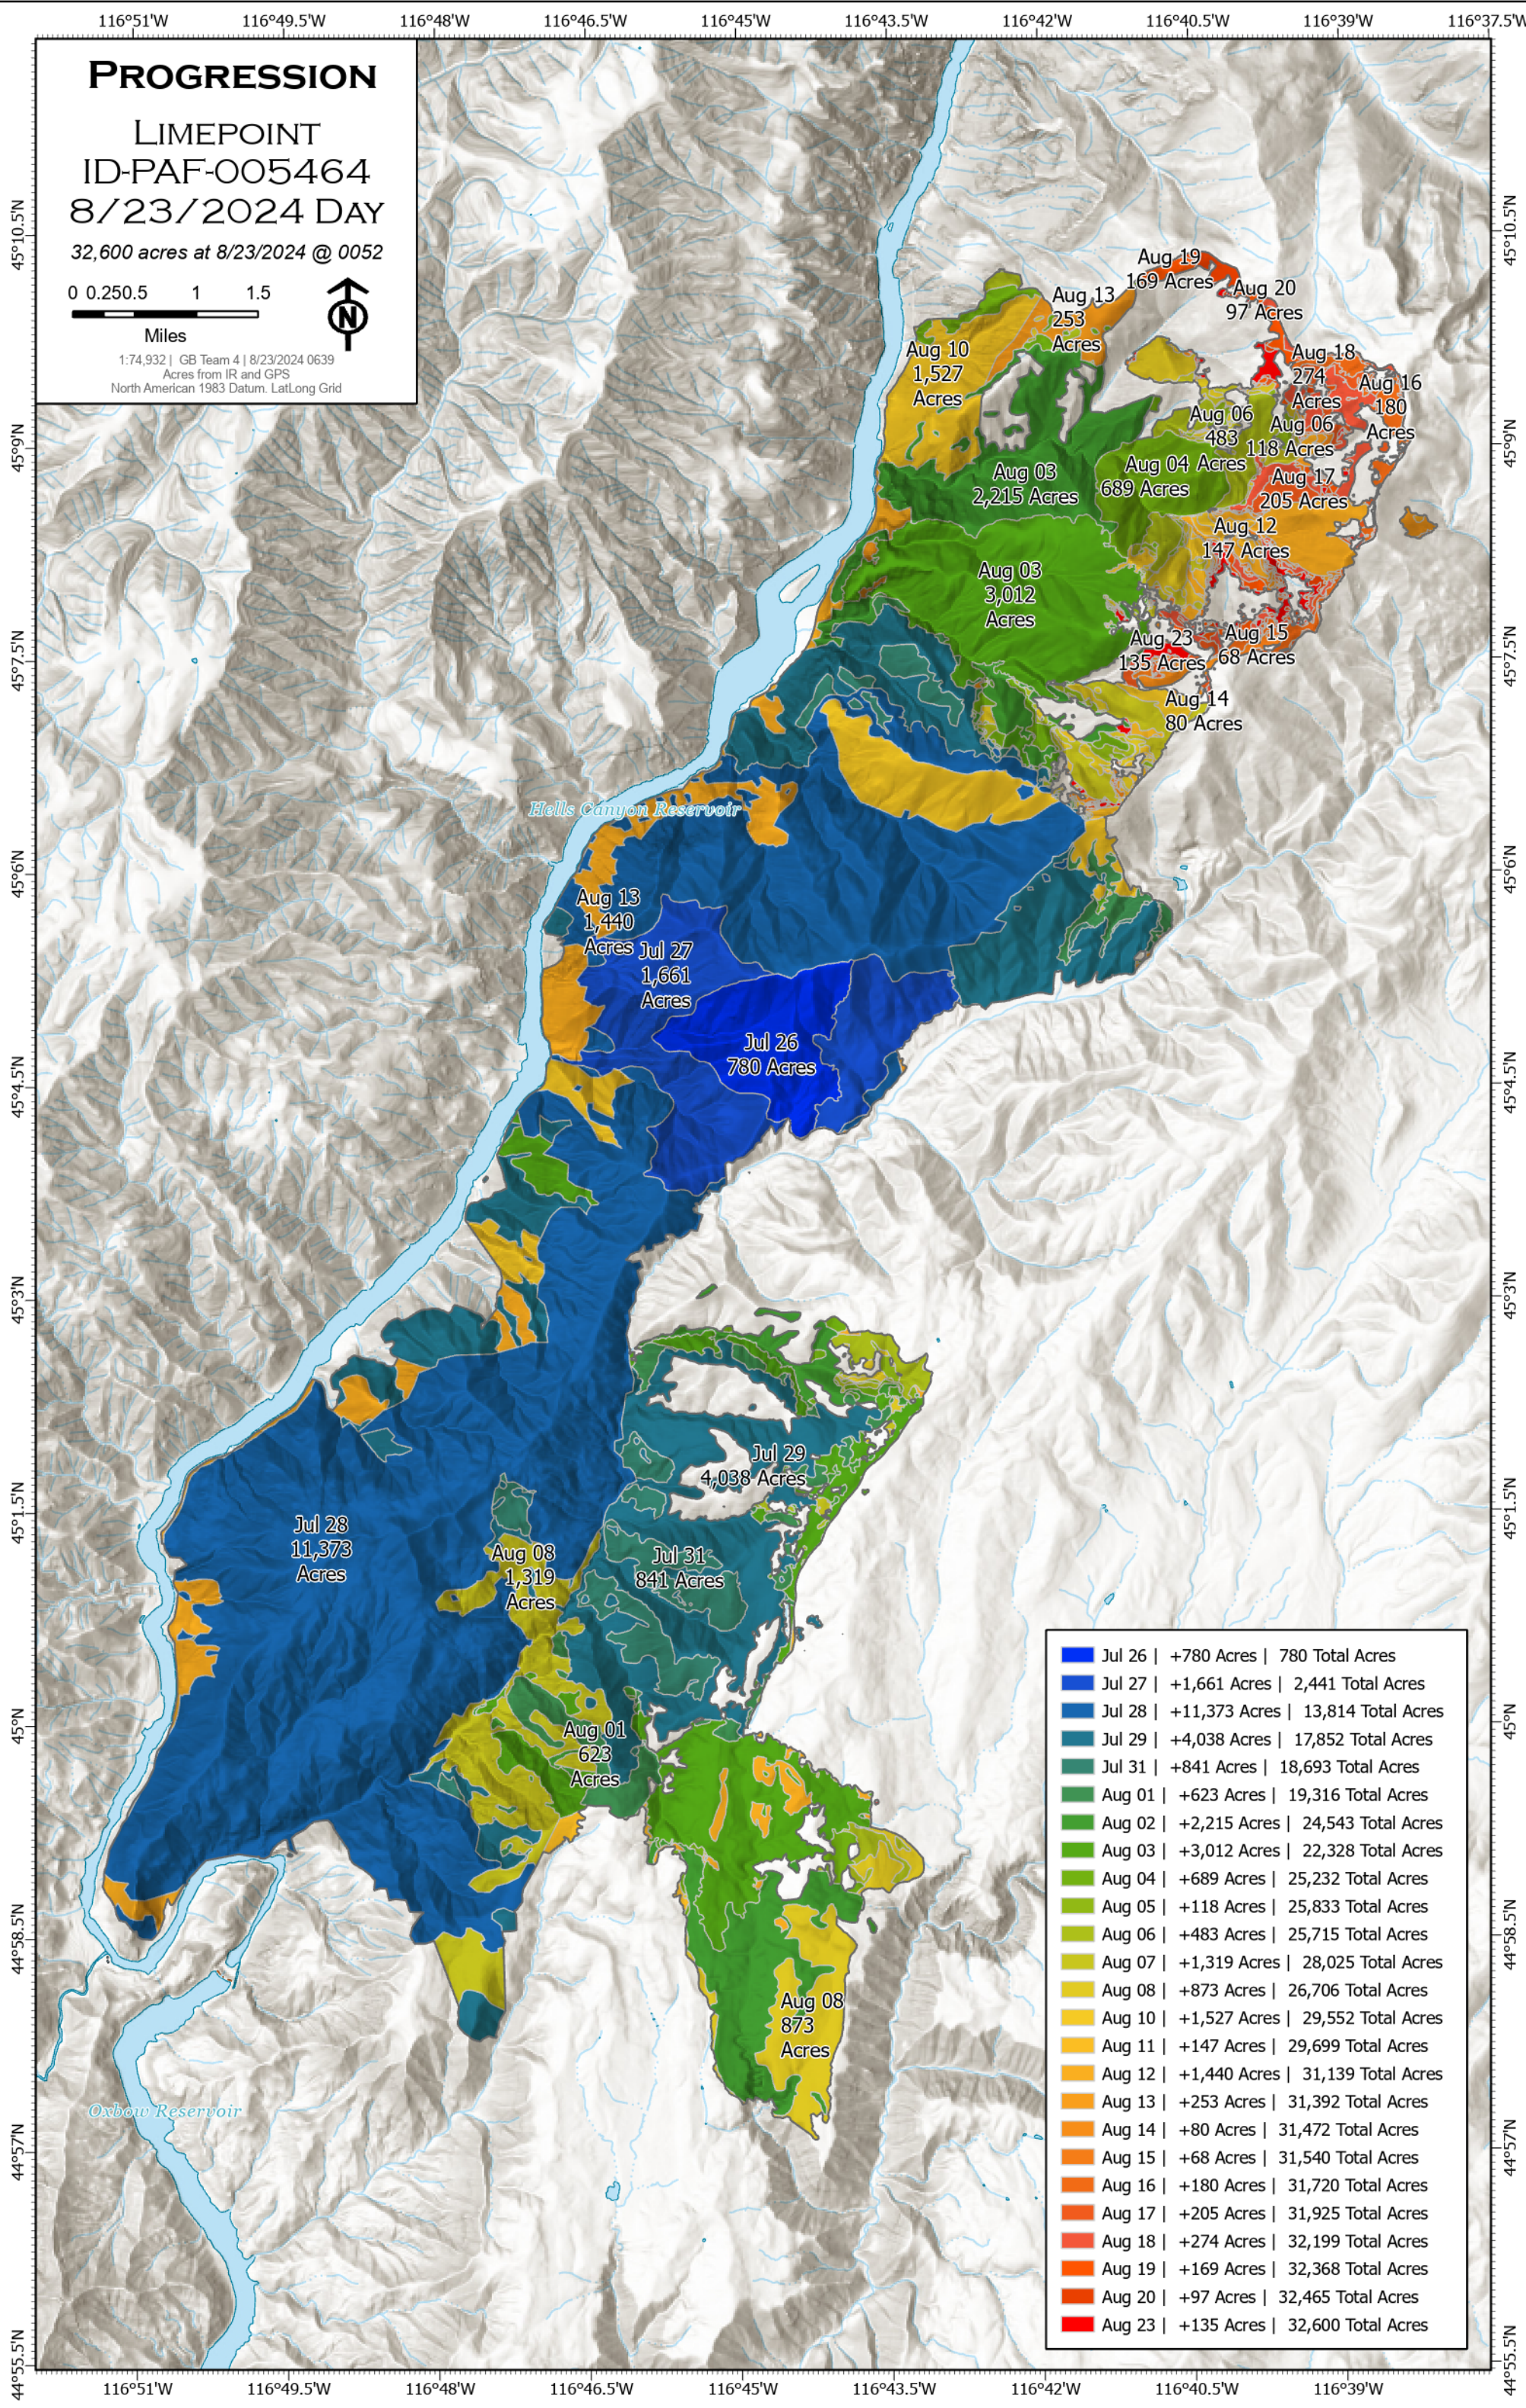

# PROGRESSION

LIMEPOINT  
ID-PAF-005464  
8/23/2024 DAY  
32,600 acres at 8/23/2024 @ 0052

0 0.250.5 1 1.5  
Miles

1:74,932 | GB Team 4 | 8/23/2024 0639  
Acres from IR and GPS  
North American 1983 Datum, LatLong Grid

|        |               |                    |
|--------|---------------|--------------------|
| Jul 26 | +780 Acres    | 780 Total Acres    |
| Jul 27 | +1,661 Acres  | 2,441 Total Acres  |
| Jul 28 | +11,373 Acres | 13,814 Total Acres |
| Jul 29 | +4,038 Acres  | 17,852 Total Acres |
| Jul 31 | +841 Acres    | 18,693 Total Acres |
| Aug 01 | +623 Acres    | 19,316 Total Acres |
| Aug 02 | +2,215 Acres  | 24,543 Total Acres |
| Aug 03 | +3,012 Acres  | 22,328 Total Acres |
| Aug 04 | +689 Acres    | 25,232 Total Acres |
| Aug 05 | +118 Acres    | 25,833 Total Acres |
| Aug 06 | +483 Acres    | 25,715 Total Acres |
| Aug 07 | +1,319 Acres  | 28,025 Total Acres |
| Aug 08 | +873 Acres    | 26,706 Total Acres |
| Aug 10 | +1,527 Acres  | 29,552 Total Acres |
| Aug 11 | +147 Acres    | 29,699 Total Acres |
| Aug 12 | +1,440 Acres  | 31,139 Total Acres |
| Aug 13 | +253 Acres    | 31,392 Total Acres |
| Aug 14 | +80 Acres     | 31,472 Total Acres |
| Aug 15 | +68 Acres     | 31,540 Total Acres |
| Aug 16 | +180 Acres    | 31,720 Total Acres |
| Aug 17 | +205 Acres    | 31,925 Total Acres |
| Aug 18 | +274 Acres    | 32,199 Total Acres |
| Aug 19 | +169 Acres    | 32,368 Total Acres |
| Aug 20 | +97 Acres     | 32,465 Total Acres |
| Aug 23 | +135 Acres    | 32,600 Total Acres |